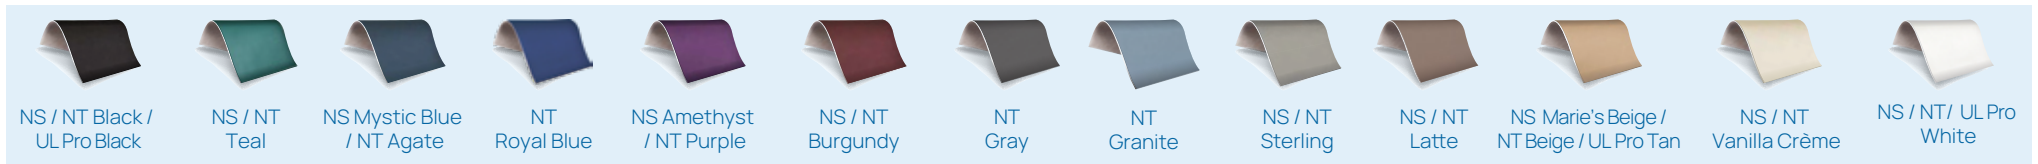

SALON ACCESSORIES

Salon Headrest					
	NS Black	NS Sterling	NS Marie's Beige	NS Vanilla Crème	NS White
Neck Roll					
	NS Black	NS Sterling	NS Marie's Beige	NS Vanilla Crème	
Flex Arms					
	NS Black	NS Sterling	NS Marie's Beige	NS Vanilla Crème	NS White

All other colors: NS & NT add $10

COVERS

Pro Table Cover (Flat or Tilt)				
	NT Black	NT Beige		
Flexa-Cover™ Table Cover (Salon)				
	NS Black / UL Pro Black	NS Beige / UL Pro Tan		
DuraBolster™ Cover (Full Round)				
	NS Black / UL Pro Black	NS Beige / UL Pro Tan		
DuraBolster™ Cover (Jumbo Half Round)				
	NS Black / UL Pro Black	NS Beige / UL Pro Tan		
Rolling Stool Cover				
	NS Black	NS Mystic Blue	NT Gray	NS Vanilla Crème

No color upgrade options