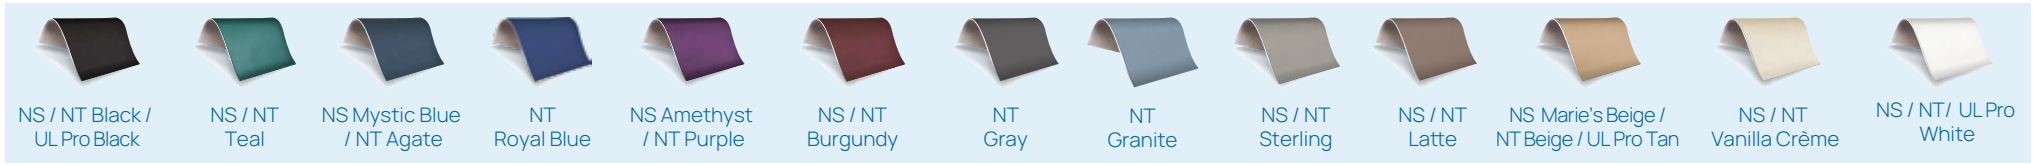

## EARTHLITE PORTABLE TABLES & CHAIRS

<b>Spirit</b>								
All other colors: NS & NT add \$50								
<b>Spirit Pregnancy</b>								
No color upgrade options								
<b>Infinity</b>								
<b>Infinity Conforma</b>								
No color upgrade options								
<b>Calistoga</b>								
No color upgrade options								
<b>Luna</b>								
No color upgrade options								
<b>Avalon XD</b>								
No color upgrade options								
<b>Avalon XD Tilt</b>								
No color upgrade options								
<b>Harmony DX</b>								
No color upgrade options								
<b>Avila II Portable Chair</b>								
All other colors: NS & NT add \$50								
<b>Vortex Portable Chair</b>								
No color upgrade options								

## STRONGLITE SERIES

<b>Premier</b>					
<b>Classic Deluxe</b>					
<b>Versalite Pro</b>					
<b>Ergo Lift</b>					
<b>Olympia</b>					
<b>Shasta</b>					
<b>Ergo Pro II Portable Chair</b>					
<b>MicroLite Portable Chair</b>					

No color upgrade options

## INNER STRENGTH SERIES

<b>Element</b>					
<b>E2</b>					

No color upgrade options