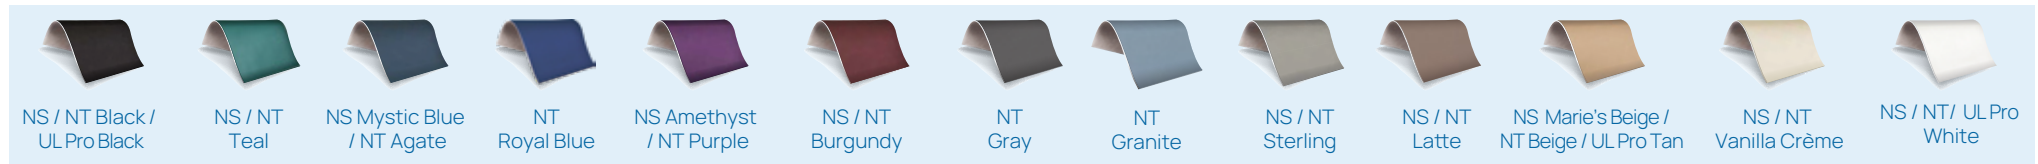

FACEPILLOWS (cont'd)

LEC Strata™ Cool

No color upgrade options

NS Black   NS Mystic Blue   NS Vanilla Crème

Zenvi™ Sound Cushion

No color upgrade options

NS Black

BOLSTERS & PLUGS

½ Round Bolster

NS Black   NS Teal   NS Mystic Blue   NS Amethyst   NS Burgundy   NS Sterling   NS Vanilla Crème

---

¾ Round Bolster

NS Black   NS Teal   NS Mystic Blue   NS Amethyst   NS Burgundy

NS Latte   NS Sterling   NS Marie's Beige   NS Vanilla Crème

Full Round Bolster

NS Black   NS Teal   NS Mystic Blue   NS Amethyst   NS Burgundy

NT Gray   NS Sterling   NS Latte   NS Marie's Beige   NS Vanilla Crème

---

½ Jumbo Bolster

NS Black   NS Teal   NS Mystic Blue   NS Amethyst   NS Burgundy

NS Latte   NS Sterling   NS Marie's Beige   NS Vanilla Crème

Jumbo Bolster

NS Black   NS Teal   NS Mystic Blue   NS Burgundy   NS Sterling   NS Vanilla Crème

No color upgrade options

Fluffy Bolster

NS Black   NS Teal   NS Mystic Blue   NS Amethyst   NS Burgundy

NS Latte   NS Sterling   NS Marie's Beige   NS Vanilla Crème

Stowaway Bolster

NT Black   NT Beige

DuraBolster (Full Round Bolster)

NT Black   NT Beige

No color upgrade options

Angle Bolster

NS Black   NS Mystic Blue

Neck Bolster

NS Black   NS Mystic Blue   NS Amethyst   NS Vanilla Crème

Neck Contour Bolster

NS Black   NS Marie's Beige   NS Vanilla Crème

Comfort Bolster

NS Black   NT Gray   NS Marie's Beige   NS Vanilla Crème

Pregnancy Bolster

NS Black   NS Teal   NS Marie's Beige

Prone Comfort™ Bolster

NS Black / NS Beige (2-tone)

No color upgrade options