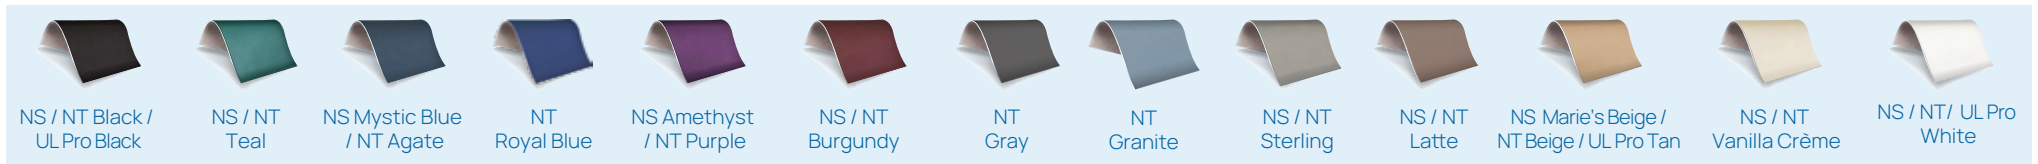

NS Black    NS Mystic Blue    NS Amethyst    NS Vanilla Crème

---

**Neck Contour Bolster**

NS Black    NS Marie's Beige    NS Vanilla Crème

---

**Comfort Bolster**

NS Black    NT Gray    NS Marie's Beige    NS Vanilla Crème

---

**Pregnancy Bolster**

NS Black    NS Teal    NS Marie's Beige

---

**Prone Comfort™ Bolster**

NS Black / NS Beige (2-tone)

No color upgrade options

## ARMRESTS & FOOTRESTS

Armrest Bolster							
	NS Black	NS Marie's Beige					
Footrest							
	NS Black	NS Mystic Blue	NS Marie's Beige				
Sacral Blocks							
	NS Black	NS Teal	NS Mystic Blue				
Universal Hanging Armrest							
	NS Black	NS Teal	NS Mystic Blue	NS Amethyst			
							
	NS Burgundy	NS Latte	NS Sterling	NS Vanilla Crème			
Arm Shelf							
	NS Black	NS Teal	NS Mystic Blue	NS Amethyst	NS Burgundy	NS Sterling	NS Vanilla Crème
Arm Sling							
	NS Black						
Deluxe Hanging Armrest (stationary tables only)							
	NS Black	NS Mystic Blue	NS Sterling	NS Latte			
							
	NS Marie's Beige	NS Vanilla Crème	NS White				

No color upgrade options